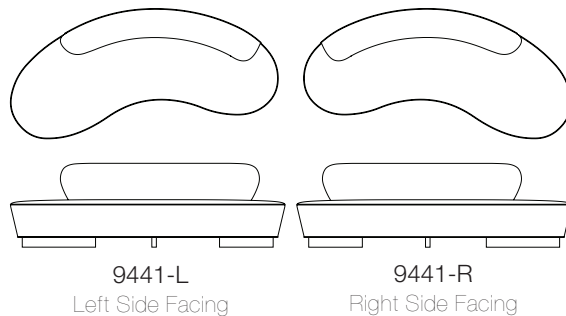

### Mini Sofa

Model - 9441 | Designed 2014

Species | Maple

Finish | Natural or Ebonized

C.O.M. | 13 yds

Specify Left or Right Facing

Width | 96 in 244 cm

Depth | 47 in 119 cm

Height | 30 in 76 cm

Seat Height | 17 in 43 cm